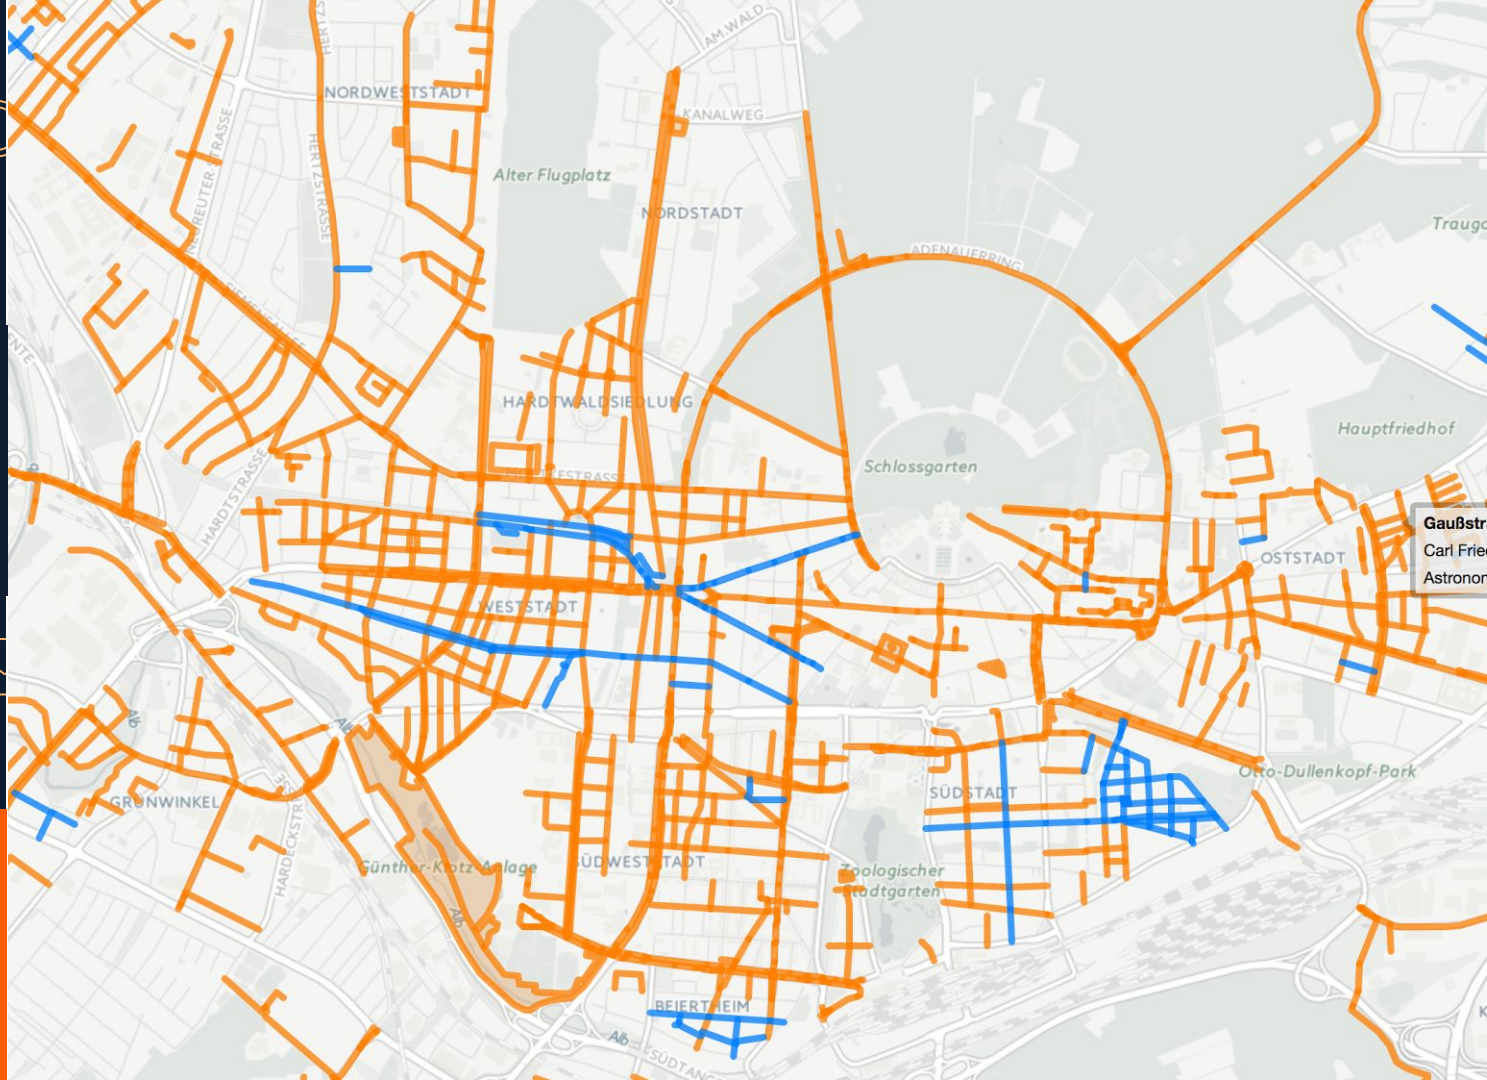

{ use bicycle
trips for city
planners }

{ how
feminine is
Karlsruhe? }

Gaubstr
Carl Frie
Astronon

Was steckt in meinem Leitungswasser?

Region Heilbronn

Abstatt

Gewerbegebiet Abstatt

Natrium